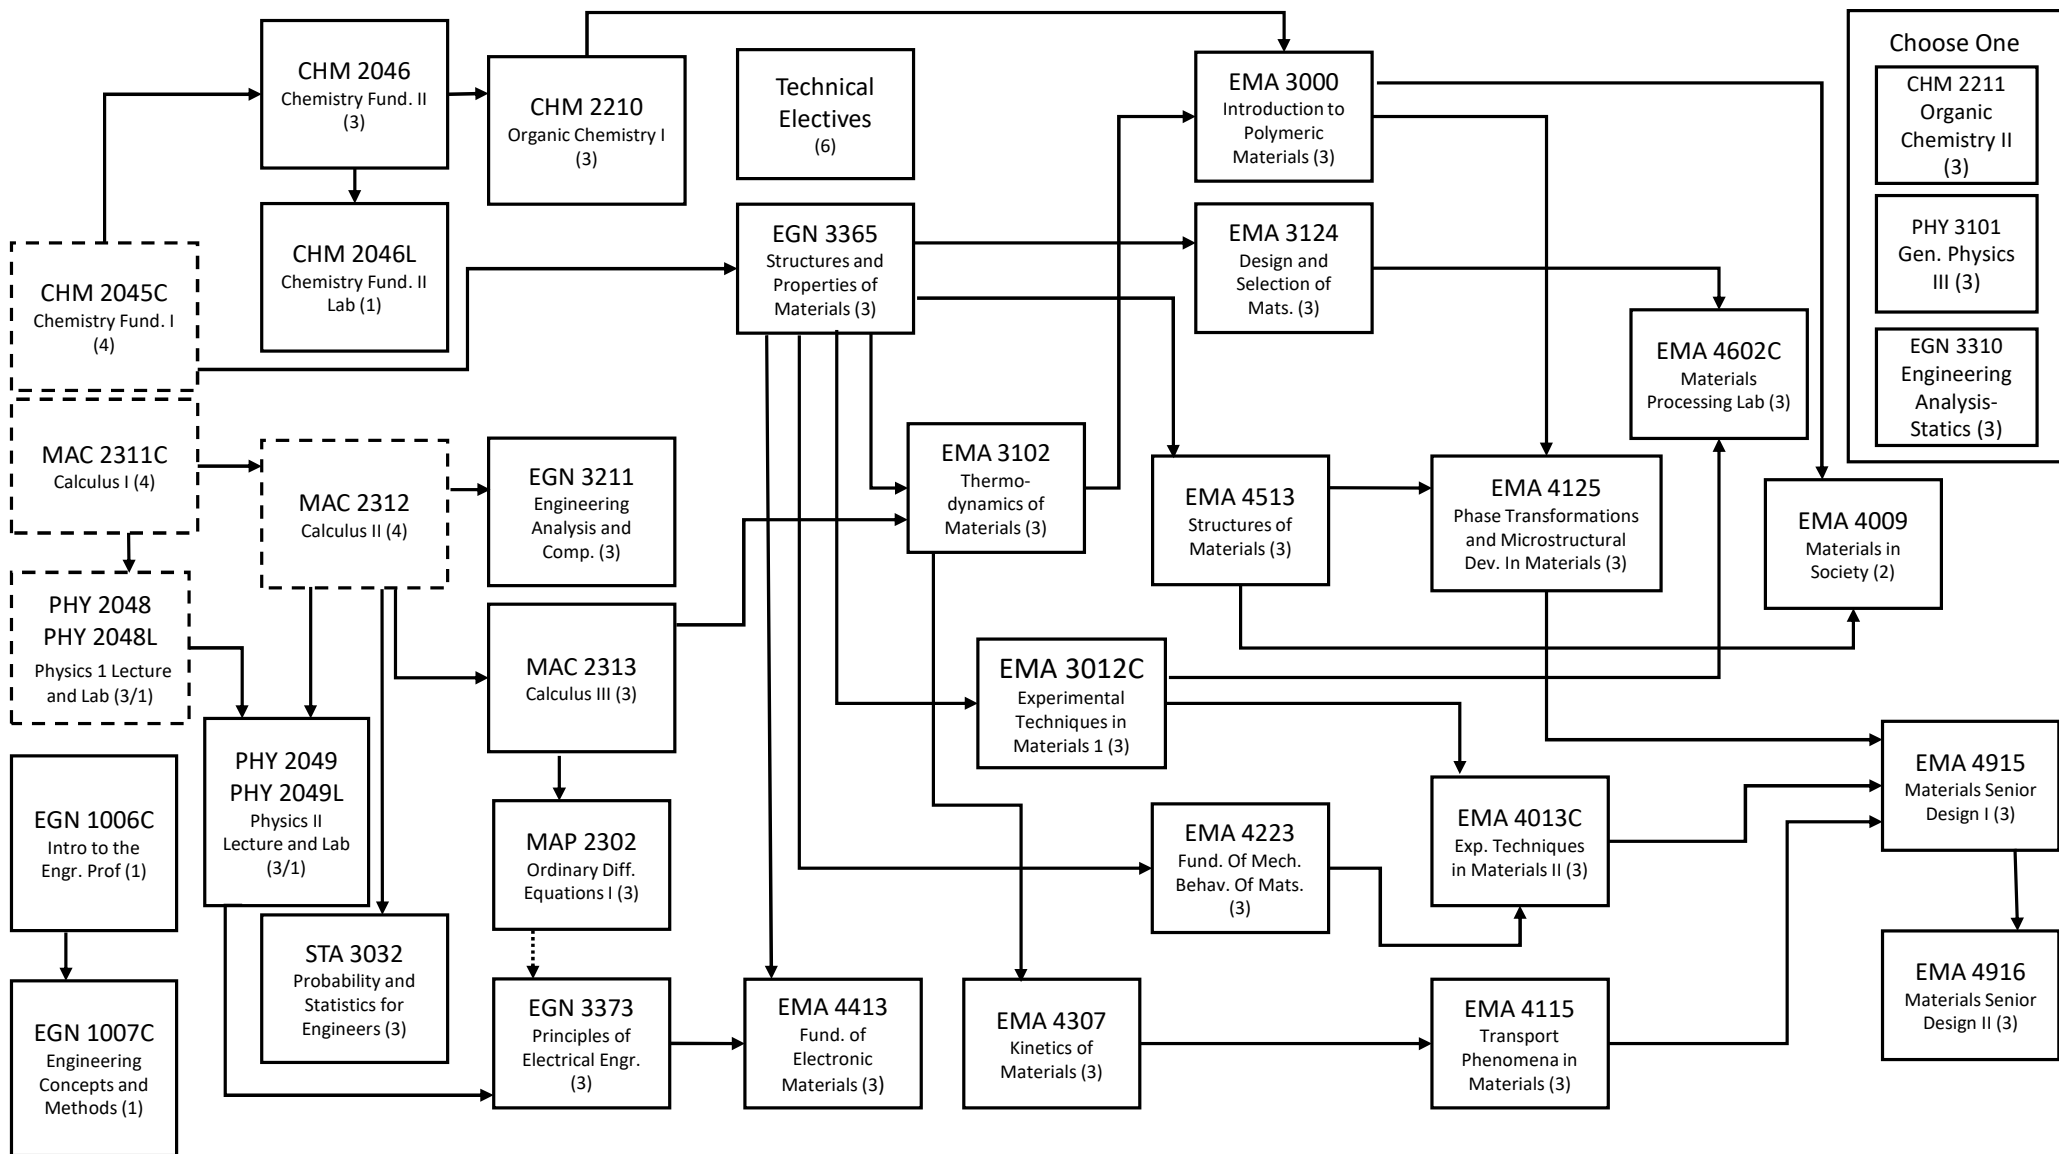

Materials Science and Engineering 2021-2022

Lab courses are required for MSE majors.
 Flow chart is a suggested plan. Meet with advisor for personalized plan.
 Gen. Ed. Courses not listed. In the event of an error, UCF Catalog takes precedence.