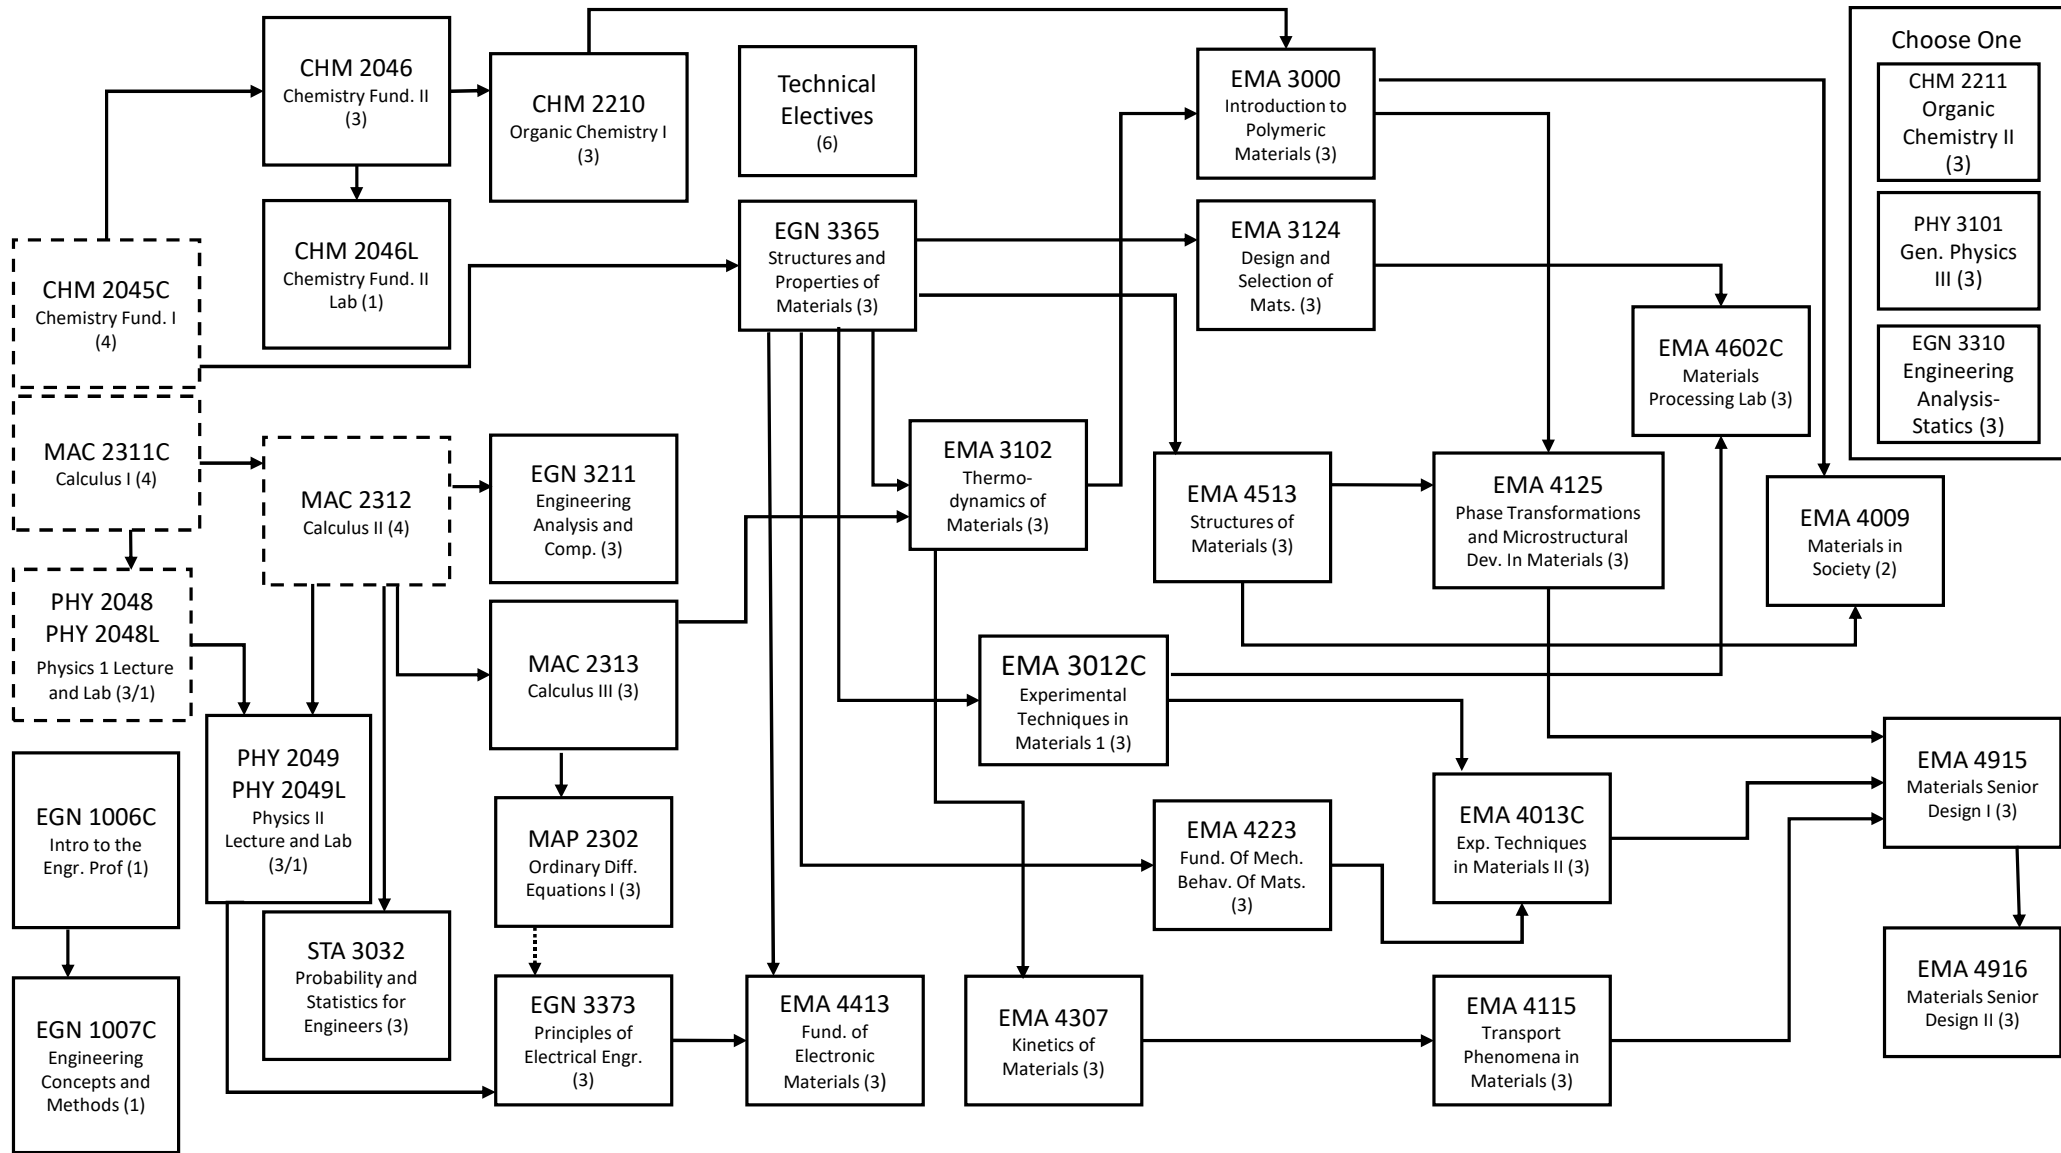

Materials Science and Engineering 2020-2021

Lab courses are required for MSE majors.
 Flow chart is a suggested plan. Meet with advisor for personalized plan.
 Gen. Ed. Courses not listed. In the event of an error, UCF Catalog takes precedence.