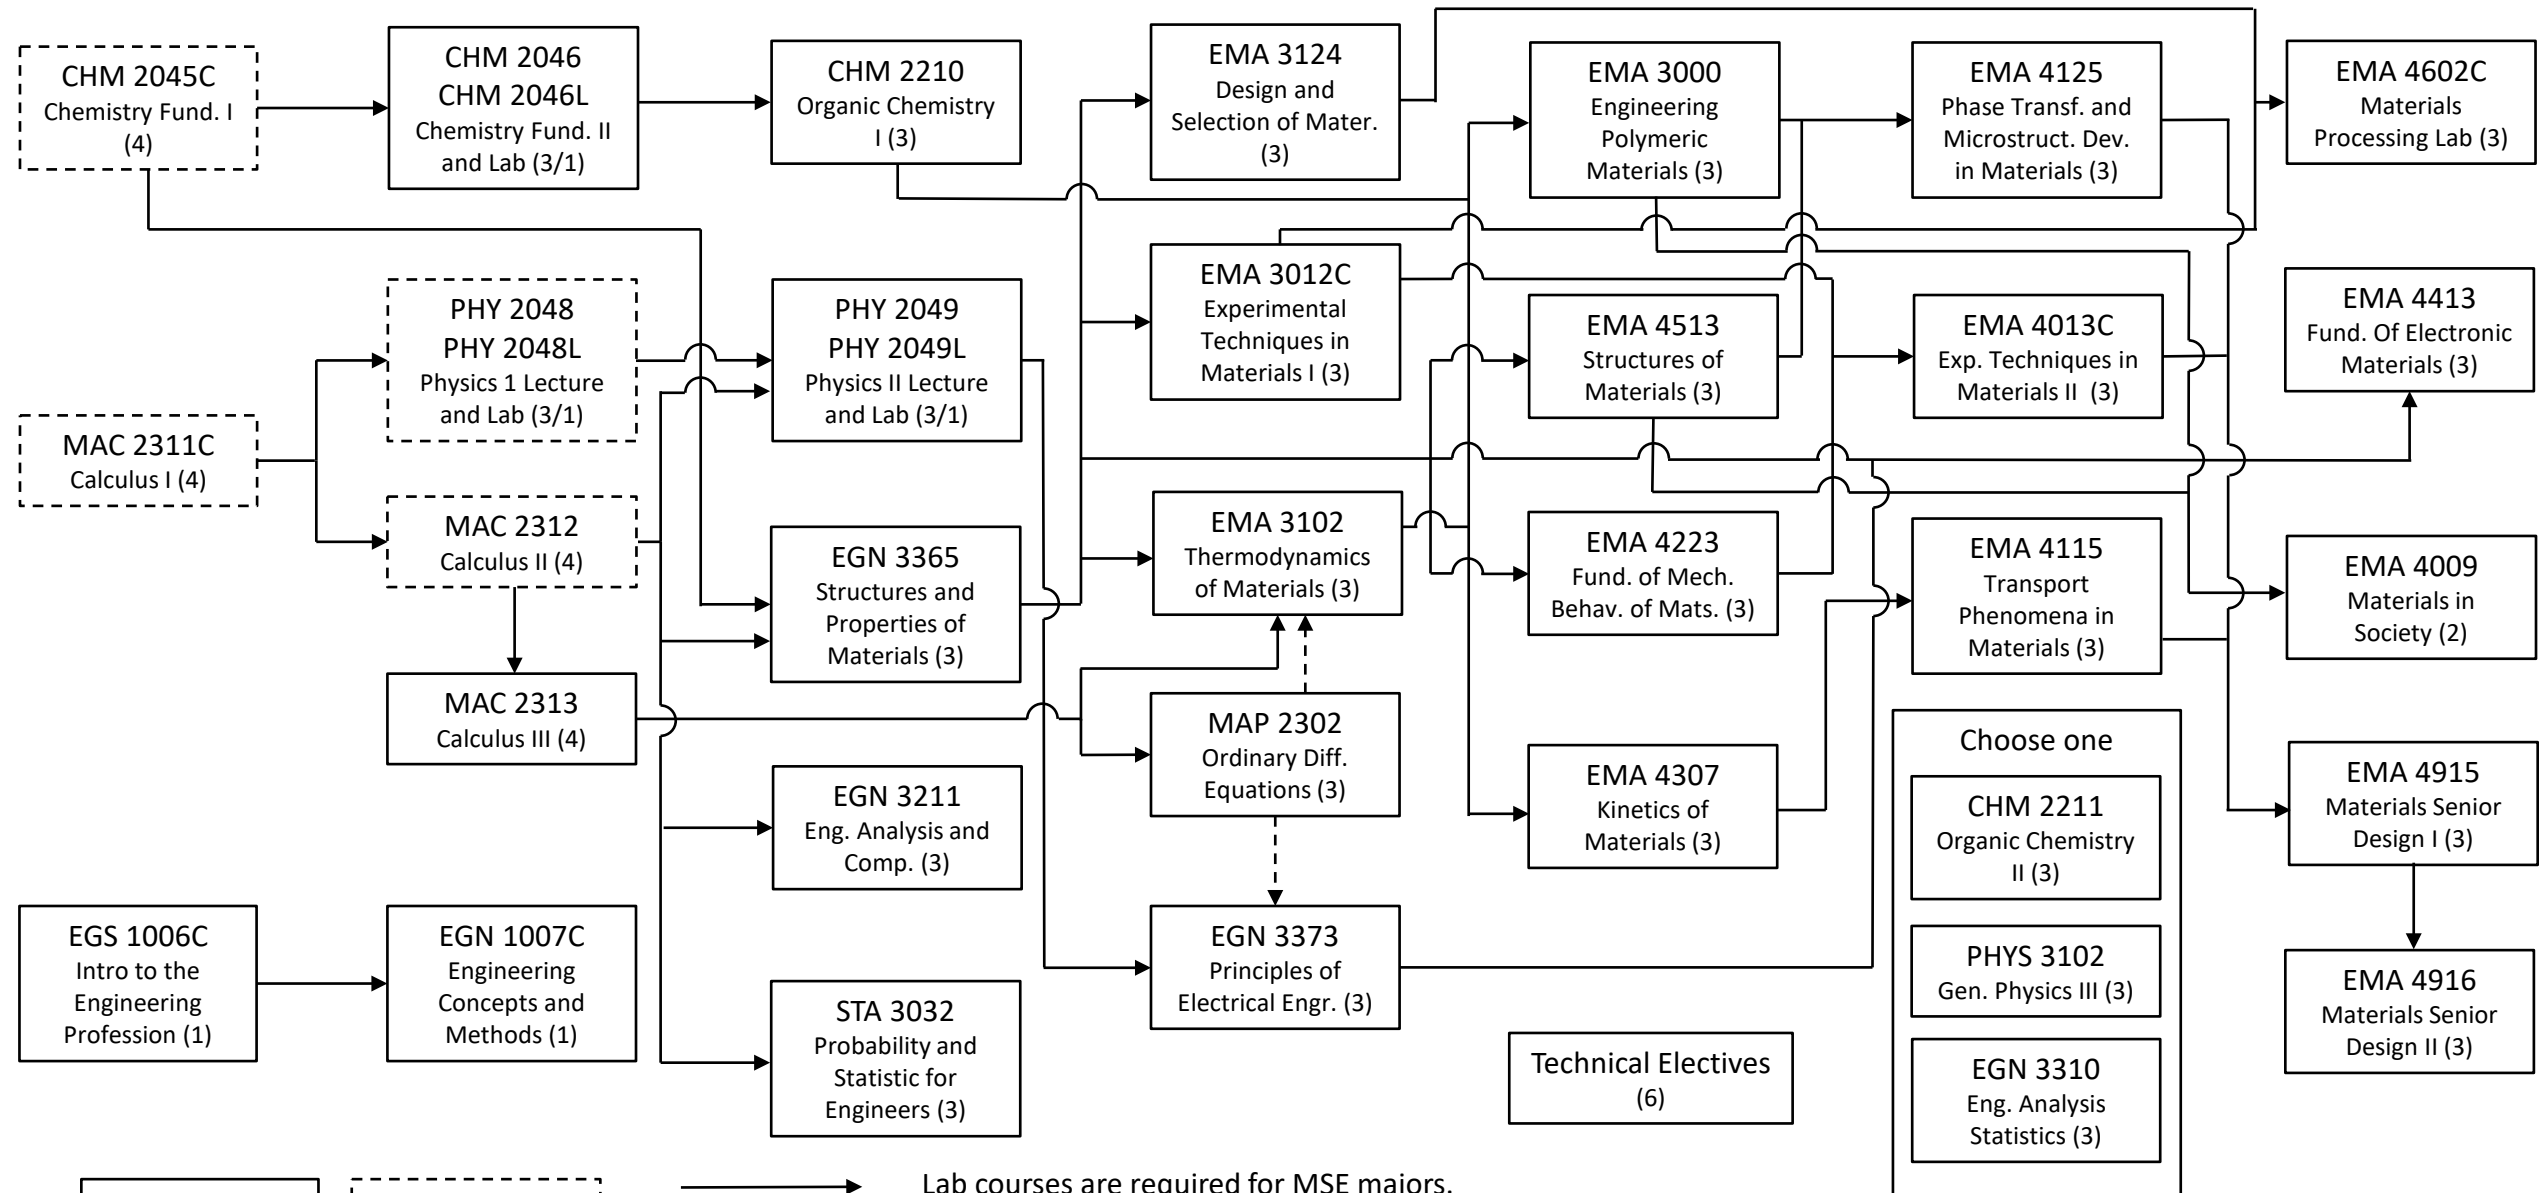

# Materials Science and Engineering (2023 – 2024)

Lab courses are required for MSE majors.  
 Flow chart is a suggested plan. Meet with advisor for a personalized plan.  
 Gen. Ed. Courses are not listed. In the event of an error, [UCF Catalog](#) takes precedence.