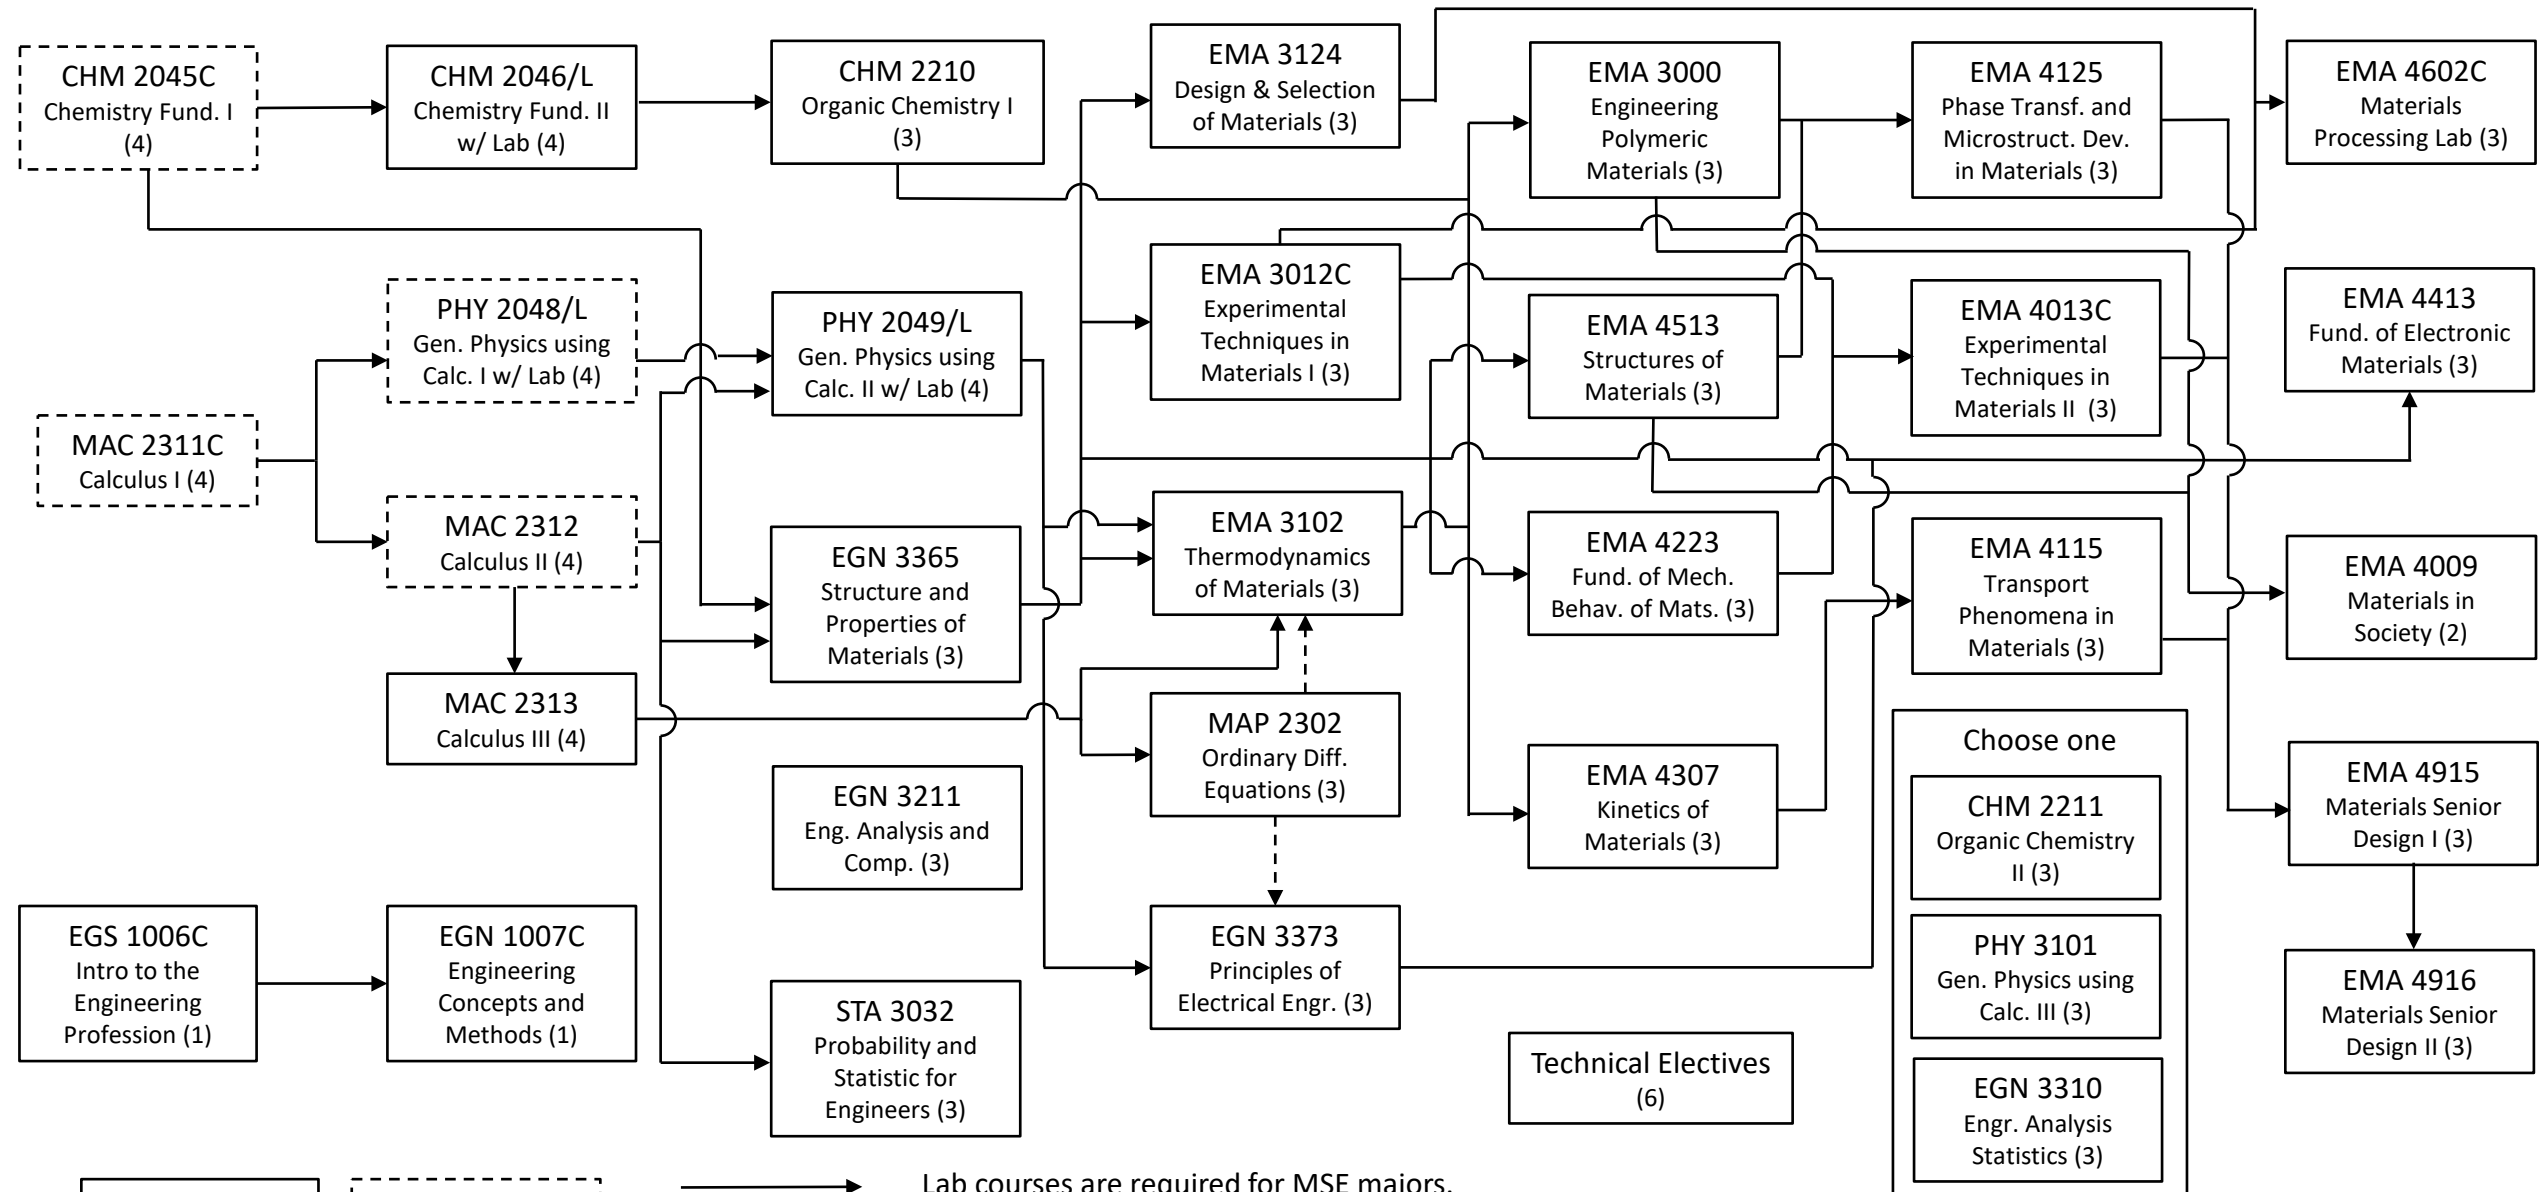

Materials Science and Engineering (2024 – 2025)

Required Course
Pre-Major Requirement

Prerequisite
 Corequisite

Lab courses are required for MSE majors.
 Flow chart is a suggested plan. Meet with advisor for a personalized plan.
 Gen. Ed. Courses are not listed. In the event of an error, [UCF Catalog](#) takes precedence.