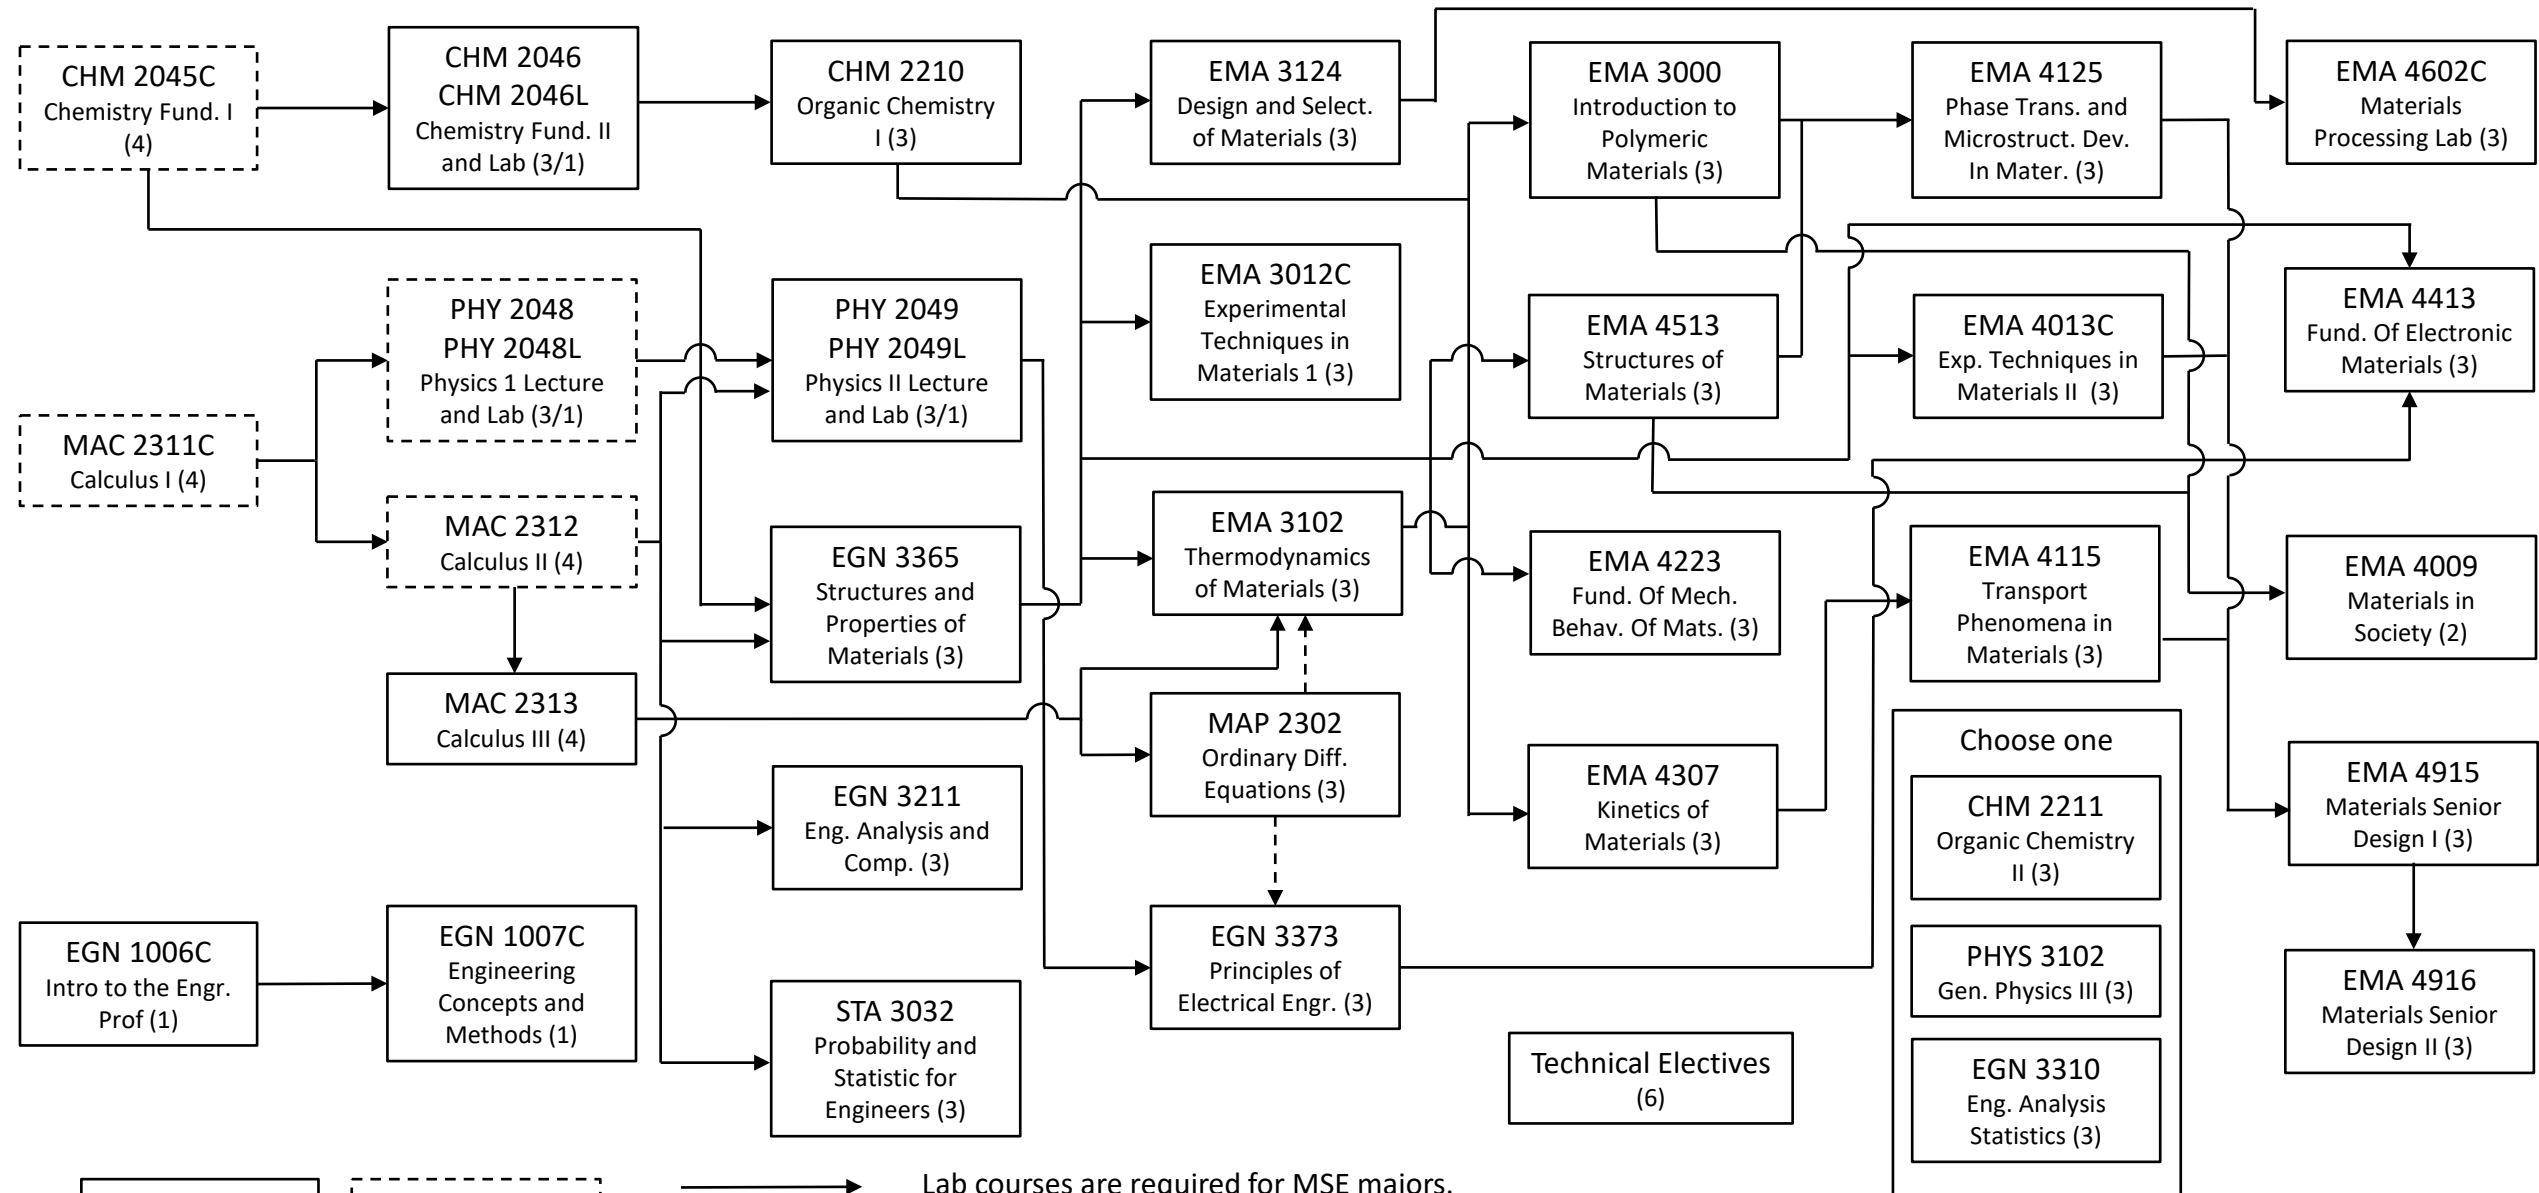

# Materials Science and Engineering (2025 – 2026)

Lab courses are required for MSE majors.  
 Flow chart is a suggested plan. Meet with advisor for personalized plan.  
 Gen. Ed. Courses not listed. IN the event of an error, [UCF Catalog](#) takes precedence.